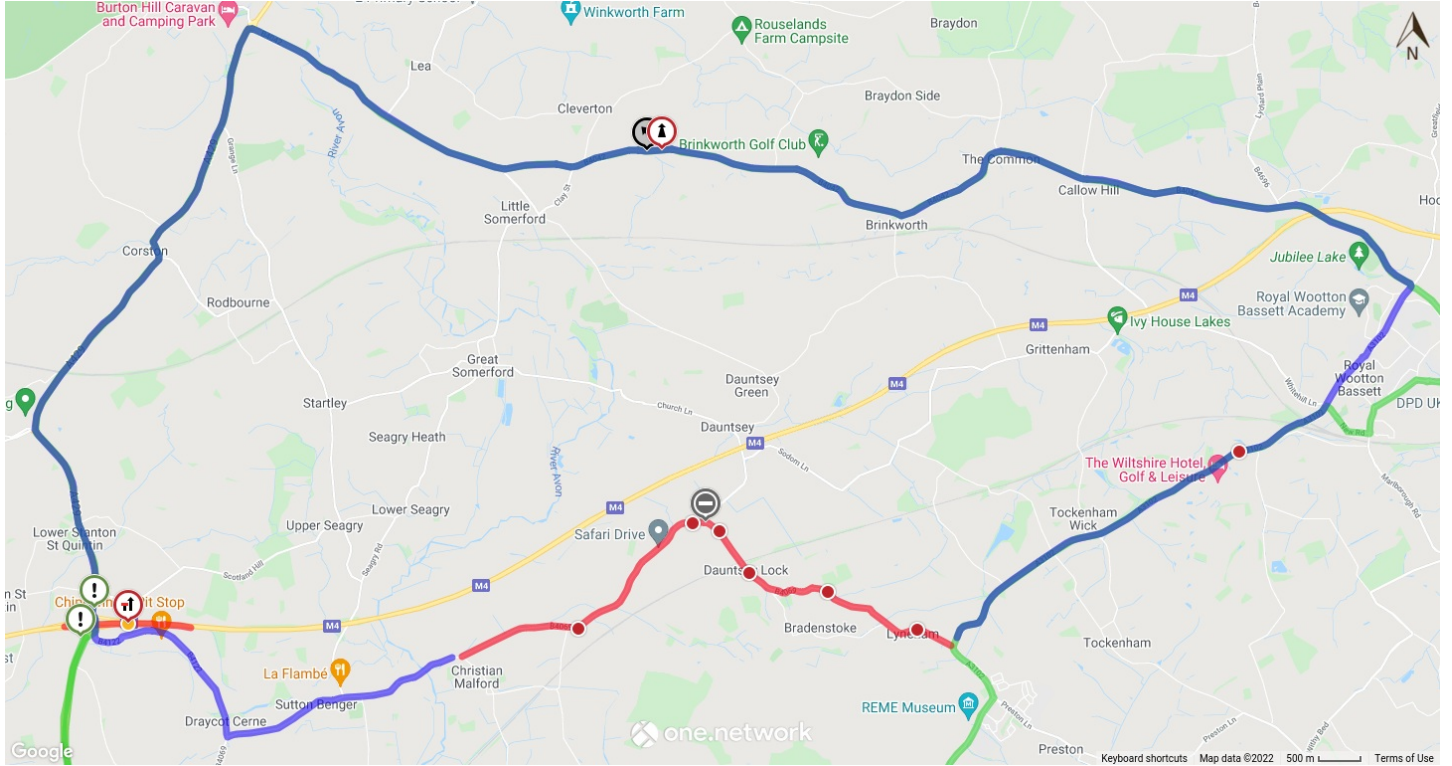

Indicative Plan : B4069 (Part), Christian Malford, Dauntsey, Lyneham and Bradenstoke

Map data © [Google Terms of Use](#)